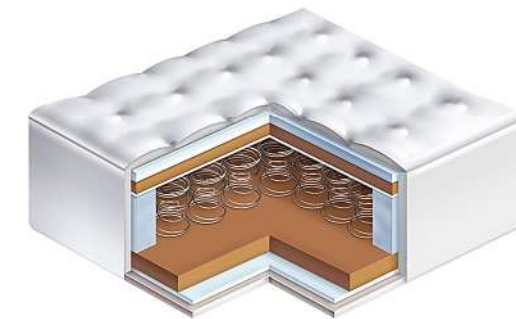

فتر میکرو بونل

ضد حساسیت

الیاف طبیعی

0 Hardness 10

5

NO MORE PAIN AFTER WAKING UP

GOOD SLEEP IS  
A REACHABLE DREAM

# ORCHID

- Medical spring
- Micro bonnel spring system
- Hard thermofelt with tissue cover
- Eurolux ultra compressed foam
- Support compressed foam
- Anti-sensitive layer
- Include the pad of Support compressed foam and natural viscose fiber
- Roll based compressed foam
- Natural viscose fiber
- Integration of embossed circular knitted textile and velvet textile